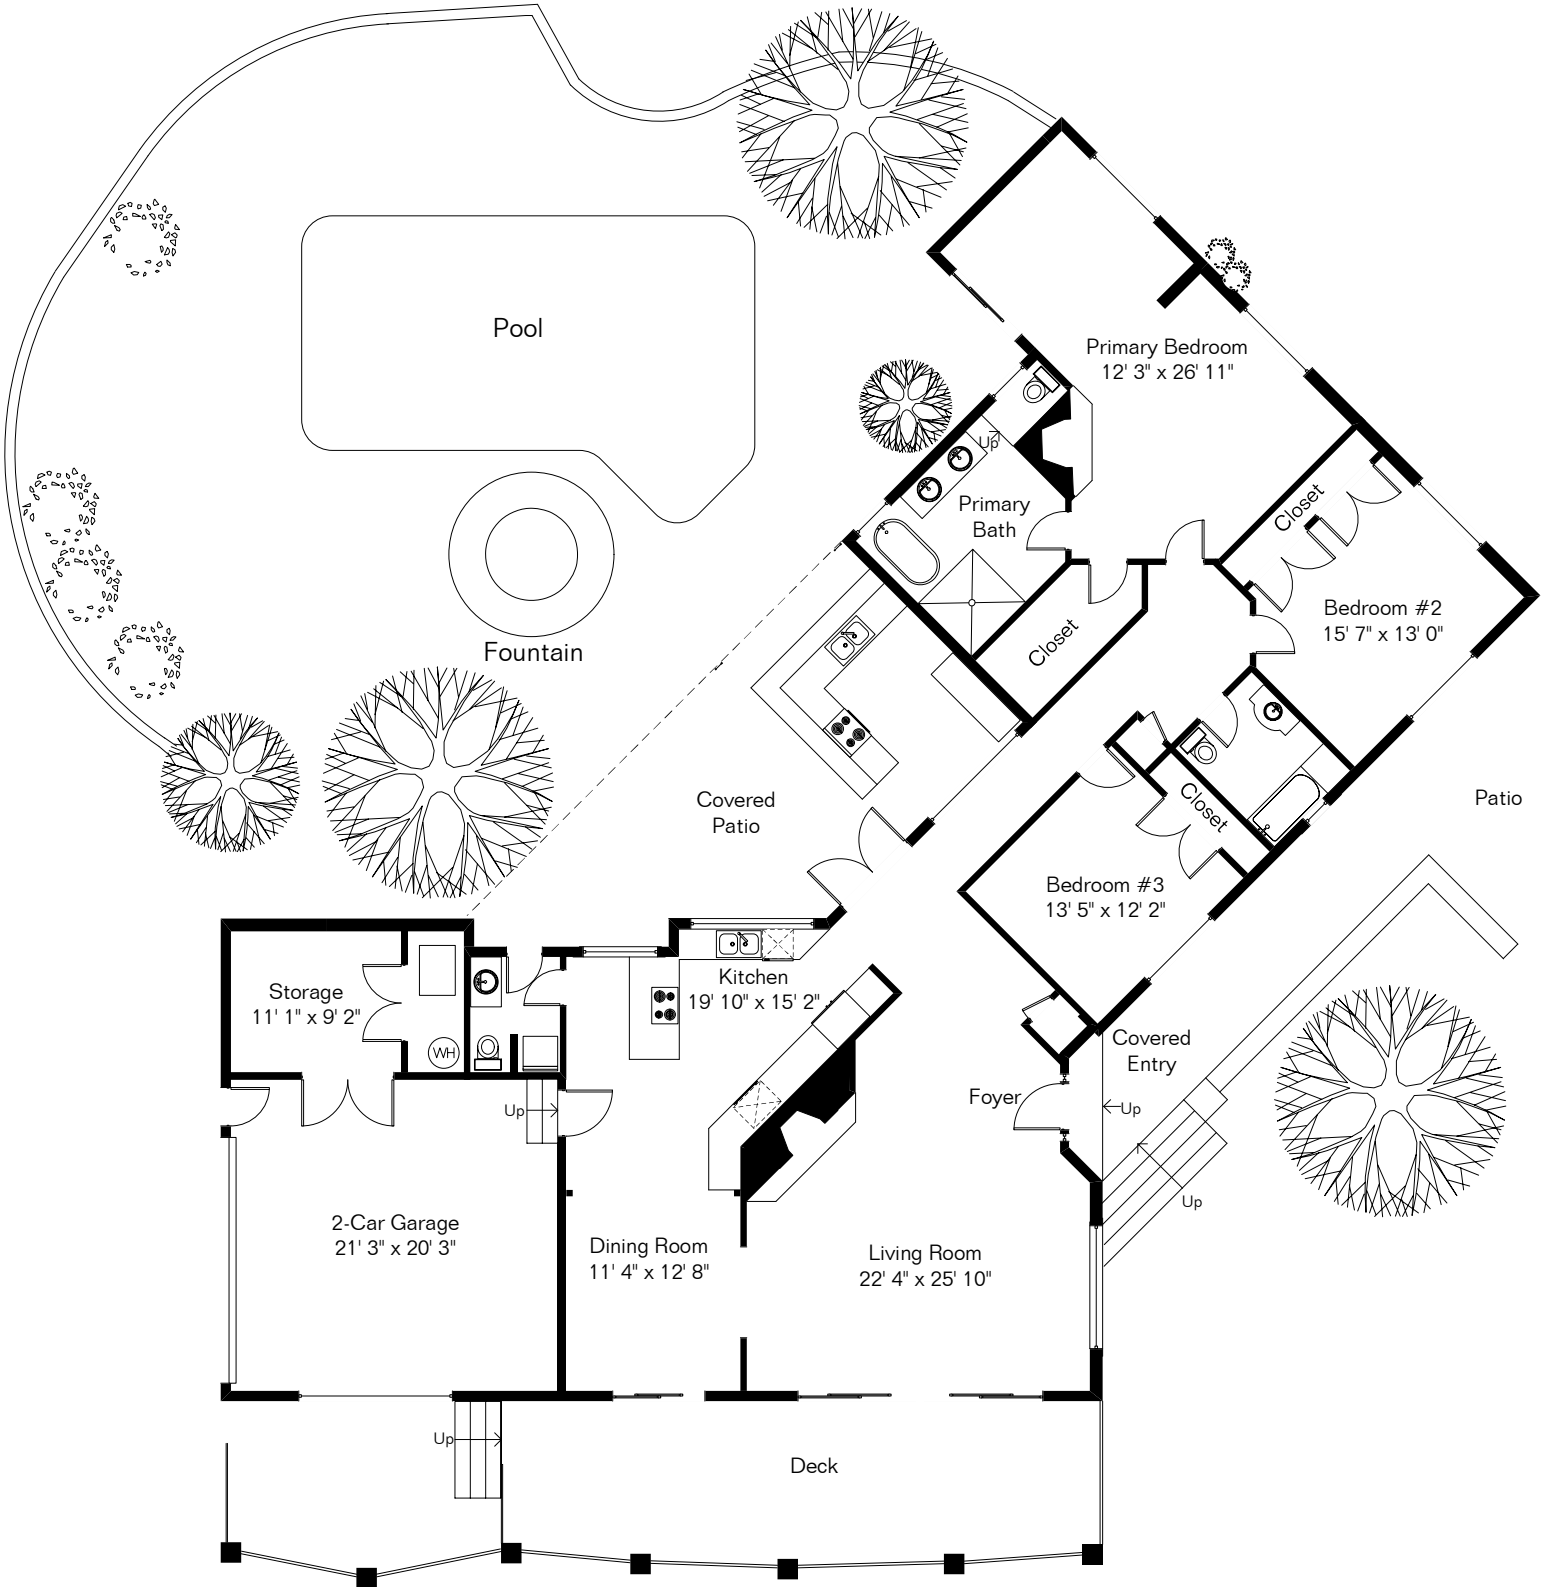

The square footages and room size information are deemed to be reliable but are not guaranteed and should be independently verified. This drawing is for marketing purposes only.

7135 N Skyway Dr

Site Visit June 2023

Living Area 2,475 Sq Ft
 Garage 458 Sq Ft
 Storage 166 Sq Ft

Floor Plans First!
 See the Floor Plan First!

FloorPlansFirst.com
 (877) 887-1500

Copyright 2026 Floor Plans First! LLC
 All Rights Reserved.